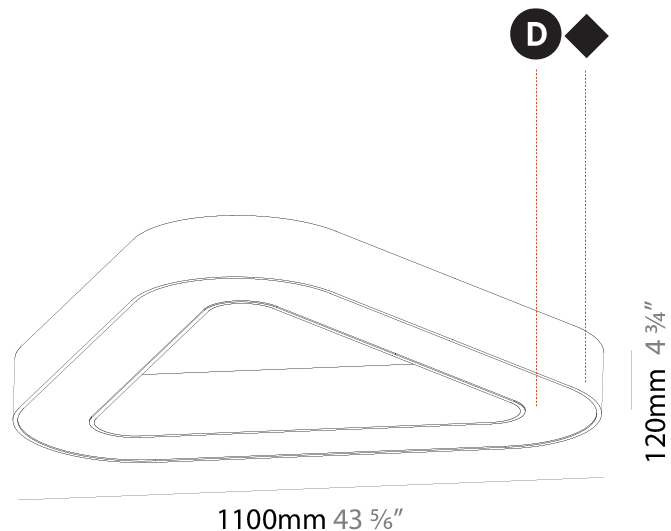

GENERAL

Series: Glorious
Subseries: Glorious Victory
Brand: Prolicht
Division: Architectural
Mounting Type: Surface
Mounting Location: Ceiling
Subcategory: Ambient

PHYSICAL

Shape: Abstract
Length (mm): 1100
Length (in): 43 ⁵/₁₆
Width (mm): 1100
Width (in): 43 ⁵/₁₆
Height (mm): 120
Height (in): 4 ³/₄
Light Distribution: Direct
Weight (kg): 10.20
Weight (lbs): 22.48
Diffuser: PMMA - Opal or Micro-Prism
Fixture Finish: SSR / BKV / CWI / CRY / HAB / UFT / ITA / RUA / FTG / MYG / LOD / PUS / FRO / FUP / KIA / POP / BLS / SPG / MEY / GOH / GUM / CHC / COM / ABZ / JAG / OBR / MOS / ROR
Fixture Material: Aluminum

ELECTRICAL

Lamp Type: LED (Zhaga Standard)
Input Wattage (W): 45
Total Output Wattage (W): 36 / 28.8 (3500K)
Dimming: Non-Dimming / Phase Dimming (120Vac only) / 0-10V Dimming
Driver Included: Yes
Driver Location: Integrated
Driver Type: Constant Current - 120 / 277Vac
Driver Class: Class 2
Input Voltage (V): 120 - 277
Constant Current (MA): 350 / 900 (3500K)

LED

Color Temperature (°K): 3000 / 3500 / 4000
Max. Delivered Lumen (lm): 4150 / 4302 / 4390
CRI: >80 CRI
Efficiency (%): 65
Lamp Life (hrs): 50000

OPTICAL

RATINGS AND CERTIFICATIONS

Certified By: Certified for North American Standards
IP rating: IP20