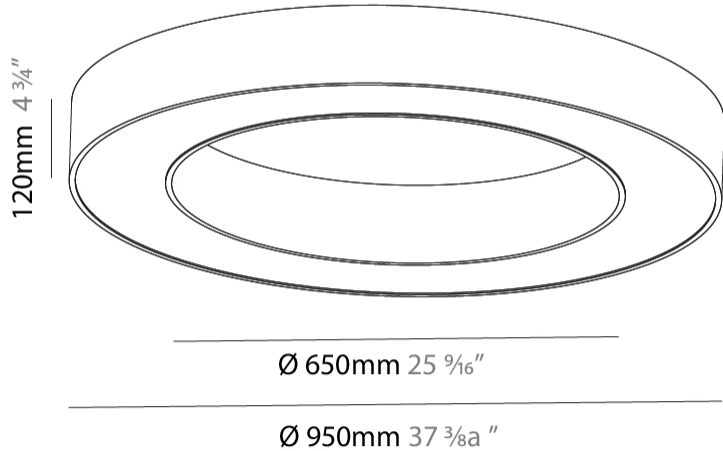

1. To build a product code in our configurator select the specify button on the base model # product page
2. To build a manual product code on this datasheet choose from the options listed below in blue font and add the suffix to the base model #

GENERAL

Series: Glorious
Subseries: Glorious
Brand: Prolicht
Division: Architectural
Mounting Type: Surface
Mounting Location: Ceiling
Subcategory: Ambient

PHYSICAL

Shape: Round
Diameter (mm): 950
Diameter (in): 37 ³/₈
Height (mm): 120
Height (in): 4 ³/₄
Light Distribution: Direct
Weight (kg): 8.94
Weight (lbs): 19.67
Diffuser: PMMA - Opal or Micro-Prism
Fixture Finish: SSR / BKV / CWI / CRY / HAB / UFT / ITA / RUA / FTG / MYG / LOD / PUS / FRO / FUP / KIA / POP / BLS / SPG / MEY / GOH / GUM / CHC / COM / ABZ / JAG / OBR / MOS / ROR
Fixture Material: Aluminum

ELECTRICAL

Lamp Type: LED (Zhaga Standard)
Input Wattage (W): 45
Total Output Wattage (W): 36 / 28.8 (3500K)
Dimming: Non-Dimming / Phase Dimming (120Vac only) / 0-10V Dimming
Driver Included: Yes
Driver Location: Integrated
Driver Type: Constant Current - 120 / 277Vac
Driver Class: Class 2
Input Voltage (V): 120 - 277
Constant Current (MA): 350 / 900 (3500K)

LED

Color Temperature (°K): 3000 / 3500 / 4000
Max. Delivered Lumen (lm): 4150 / 4302 / 4390
CRI: >80 CRI
Efficiency (%): 65
Lamp Life (hrs): 50000

OPTICAL

RATINGS AND CERTIFICATIONS

Certified By: Certified for North American Standards
IP rating: IP20